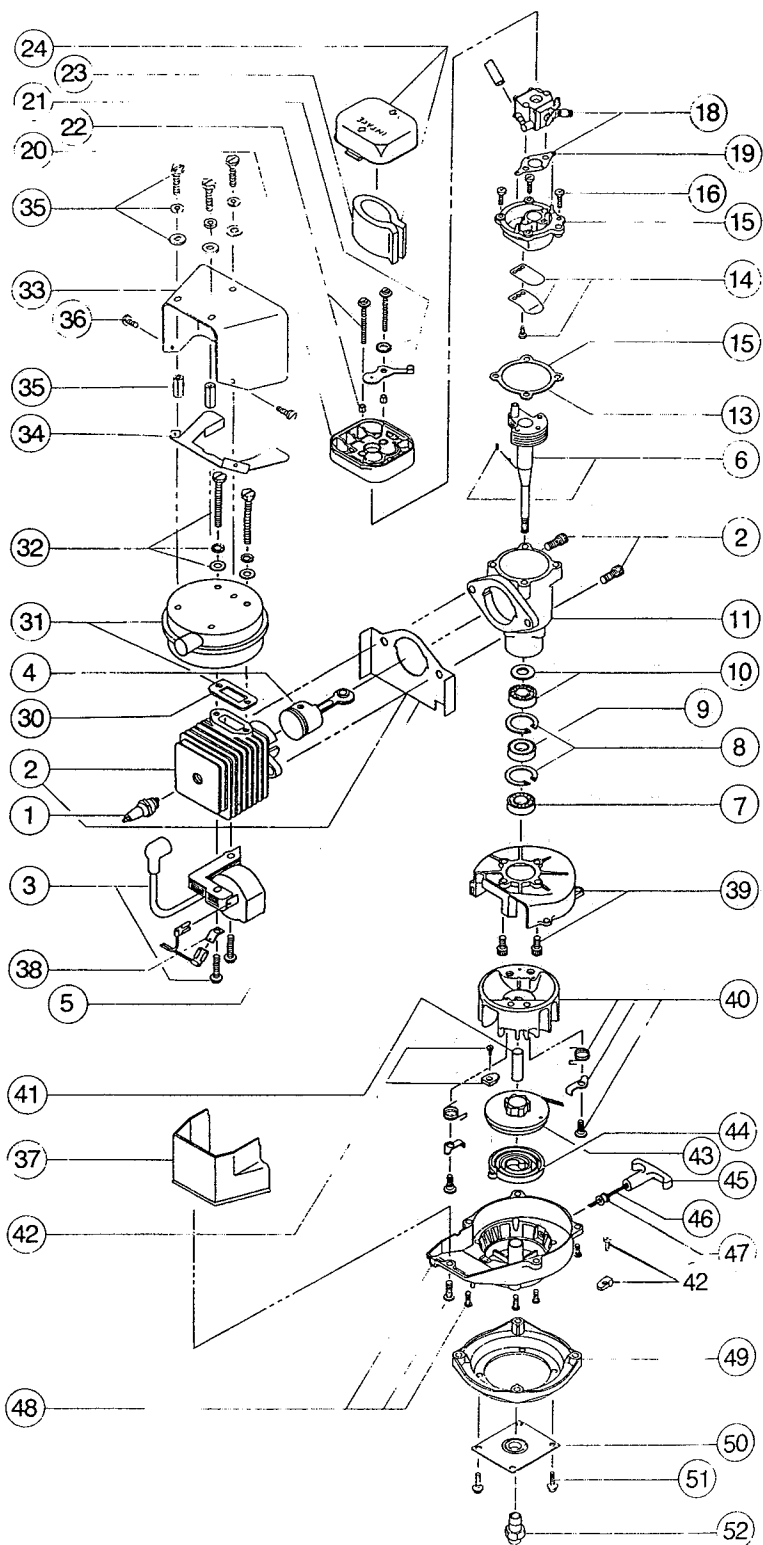

A Parts are for serial no. 801000000 thru 809020000.

18	683973	Carburetor Assembly
*28	153308	O.E.M. Carburetor Repair Kit
*29	153309	Gasket-Diaphragm Repair Kit
46	613103	Rope

* not shown

BOOM & TRIMMER PARTS - RYAN 300/300BV

A Parts are for serial no. 80100000-809020000.

3	147443	Fuel Tank
*5	147350	Complete Fuel Tank Assembly (items 2, 3, 4 and 29)
6	147351	Primer Bulb and Hose Assembly
10	147352	Cover Assembly R.H.
16	147353	Impeller
29	147356	Fuel Return Line Assembly

* not shown

The above part numbers are for serial numbers 809020001 thru 911125000.

BOOM & TRIMMER PARTS - RYAN 300BV

Item	Part No.	Description
1	683400	Trigger Assembly
2	145562	Fuel Cap Assembly
3	147443	Fuel Tank
4	147036	Fuel Line Assembly
*5	147350	Complete Fuel Tank Assembly (items 2, 3, 4, and 29)
6	147351	Primer Bulb and Hose Assembly
7	147038	Switch and Lead Assembly
8	147039	Throttle Wire and Housing Assembly
9	682554	Mounting Screw Assembly
10	147352	Cover Assembly R.H.
11	147041	Cover Assembly L.H.
12	683395	Mounting Screw Assembly
13	147042	Engine Mount Set
14	147043	Upper Blower Housing
15	147044	Mounting Screw Assembly
16	147353	Impeller
17	147046	Mounting Bolt Assembly
18	147047	Impact Shield
19	147616	Lower Blower Housing
20	147049	Mounting Screw Assembly
21	147050	Intake Cover
22	147051	Spring Set
23	147052	Mounting Screw Assembly
24	147053	Hinge Shaft
25	147054	Clamp Assembly
26	147055	Blower Tube
27	683424	Clamp Assembly
28	145815	Fan Nozzle
29	147356	Return Line Assembly