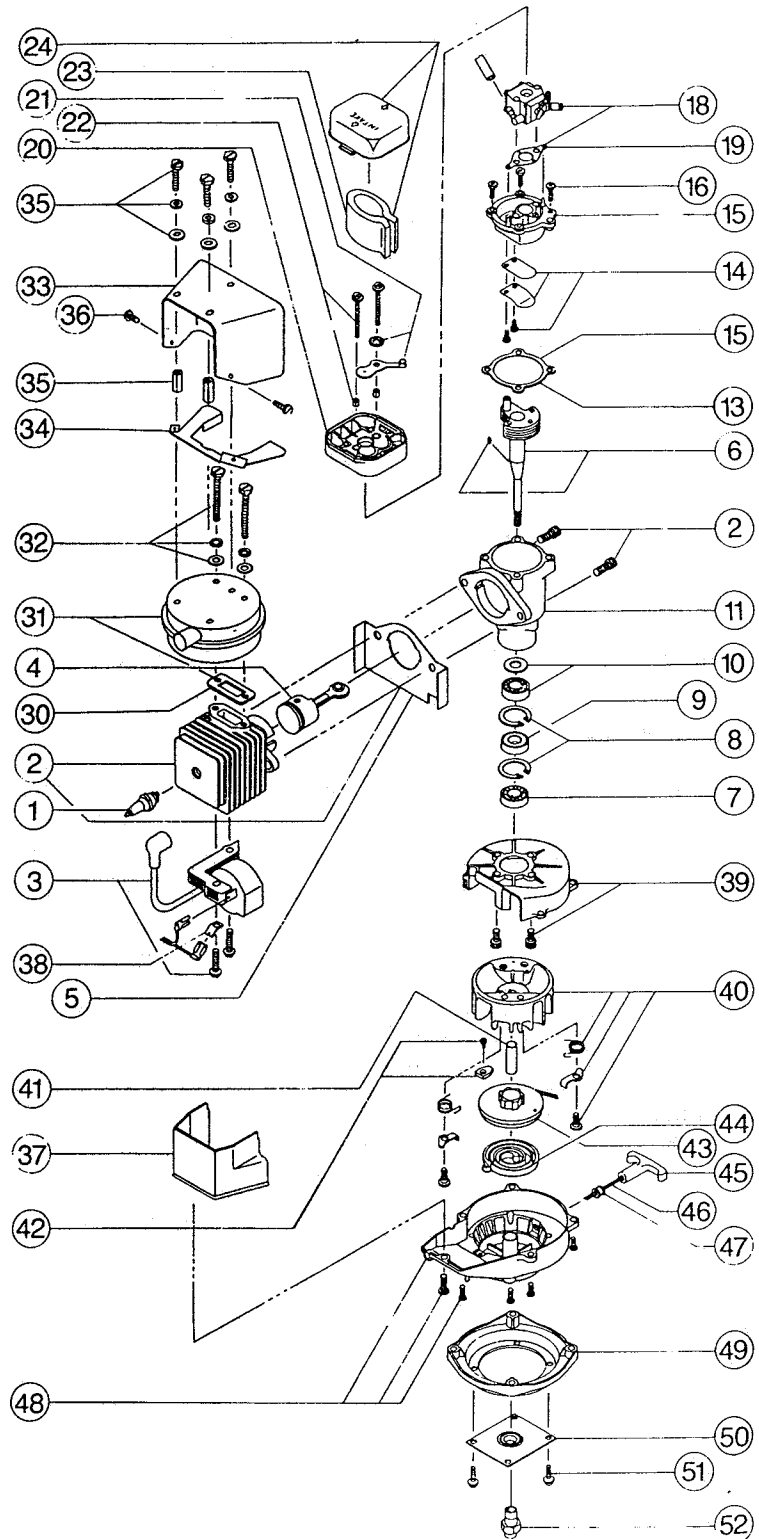

ENGINE PARTS - RYAN 300/300BV

Item	Part No.	Description
1	610311	Spark Plug
2	147011	Cylinder Assembly
3	683390	Module Assembly
4	147012	Piston and Rod Assembly
5	147013	Cylinder Gasket
6	147014	Power Shaft Assembly
7	610308	Outer Bearing
8	682040	Snap Ring Assembly
9	601309	Seal
10	682041	Inner Bearing Assembly
11	147015	Crankcase
*12	147016	Crankcase Service Assembly (items 6-11)
13	612115	Carburetor Mount Gasket (10 pack)
14	682046	Reed Assembly
15	147017	Reed Plate Assembly
16	683384	Reed Plate Mounting Screws
*17	147018	Complete Reed Plate and Reed Assembly (items 14-16)
A18	683814	Carburetor and Primer Assembly
19	610675	Carburetor Gasket (10 pack)
20	147019	Air Cleaner Base
21	683380	Choke Lever Assembly
22	147020	Mounting Bolt Assembly
23	612111	Air Cleaner Filter
24	683378	Air Cleaner Cover Assembly
*25	682507	Piston Ring
*26	610676	Flywheel Key (10 pack)
*27	147021	Engine Gasket Kit
A*28	147022	O.E.M. Carburetor Repair Kit
A*29	147023	Gasket-Diaphragm Repair Kit
30	610672	Exhaust Gasket (10 pack)
31	147024	Muffler Assembly
32	147068	Muffler Mounting Bolt Assembly
33	147025	Air Deflector
34	147026	Lower Deflector Plate
35	147027	Mounting Bolt Assembly
36	147028	Mounting Screw Assembly
37	611060	Shroud Extension
38	611063	Ground Tab
39	153520	Shroud Assembly
40	153624	Flywheel Assembly
41	147029	Spacer
42	682546	Pulley Retainer Assembly
43	683856	Recoil Pulley Assembly
44	613102	Recoil Spring
45	610300	Pull Handle
A 46	147030	Rope
47	611061	Rope Guide
48	683600	Starter Housing Assembly
49	147031	Engine Adaptor
50	147032	Bearing Plate Assembly
51	147033	Mounting Screw Assembly
52	147034	Crank Shaft Extension

A Parts are for serial no. 801000000 thru 809020000.

18	683973	Carburetor Assembly
*28	153308	O.E.M. Carburetor Repair Kit
*29	153309	Gasket-Diaphragm Repair Kit
46	613103	Rope

* not shown

BOOM & TRIMMER PARTS - RYAN 300/300BV